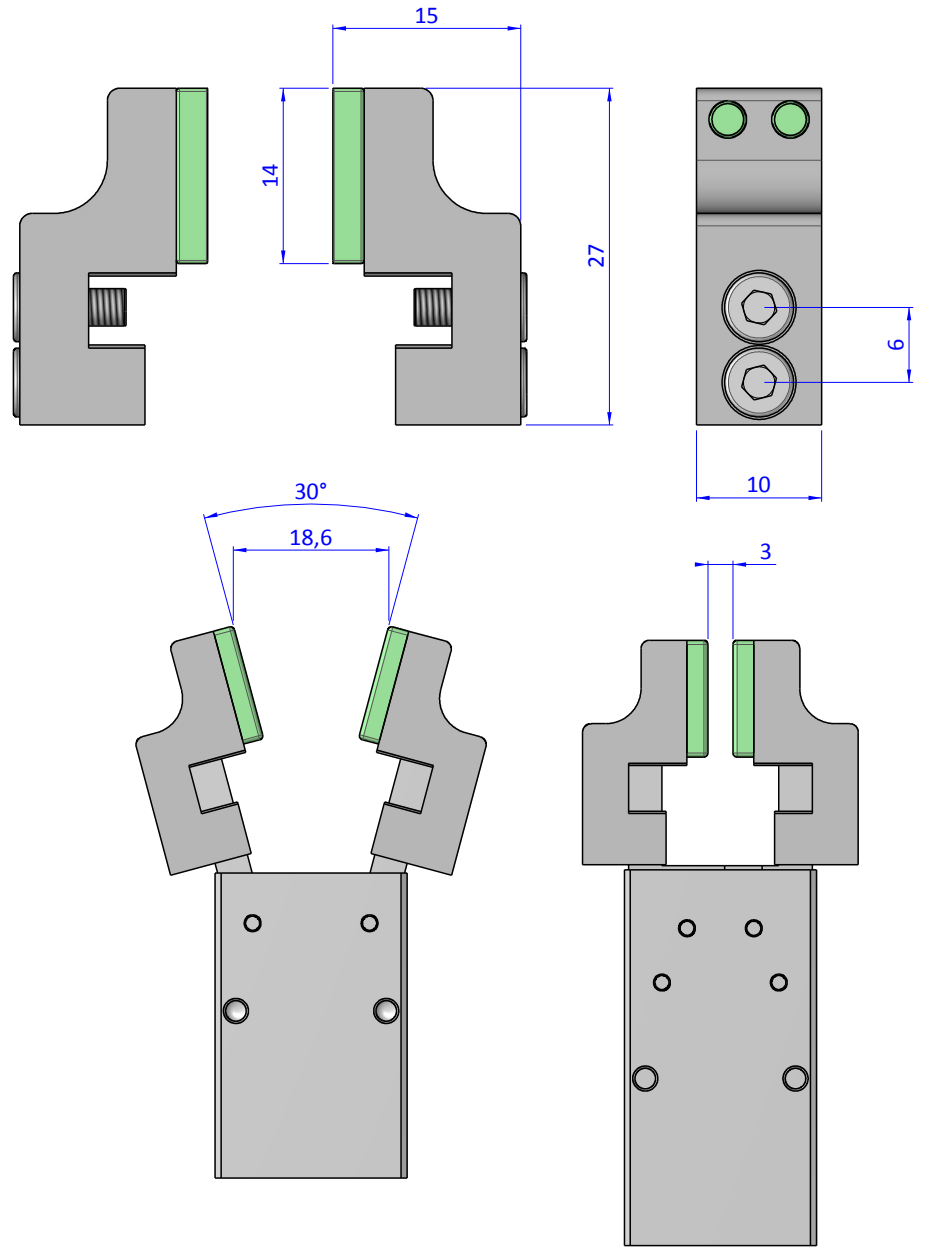

THE PROPERTY OF THE DRAWING IS ESTABLISHED BY LAW. IT IS FORBIDDEN TO PRODUCE OR SHOW IT TO THIRD PARTY, WITHOUT A WRITTEN AGREEMENT.

Item	Name	Q. ty
1	GRF14.95.08.V	2
2	KB.10.CGACGP	2
3	V.TCE3x6	4

Format A3

UNI 936-76

		DESIGNED FROM	REVIEW
		FP SERVICES	A / 15
GENERAL TOLERANCE	DESCRIPTION	DATE	WEIGHT
UNI - ISO 2768	CA.KB.10.CGACGP	26/09/2018	0,010kg
CLASSE f		CODE	CA.KB.10.CGACGP