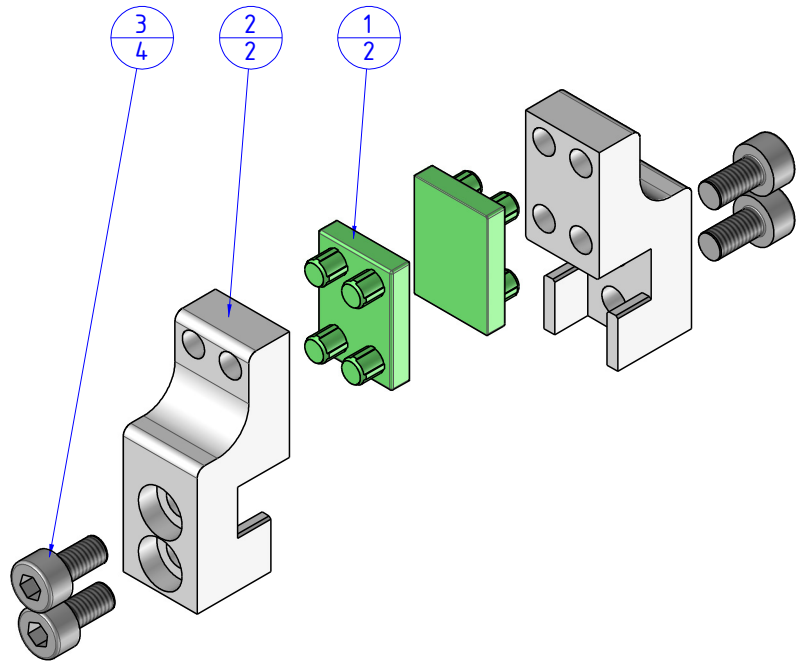

THE PROPERTY OF THE DRAWING IS ESTABLISHED BY LAW. IT IS FORBIDDEN TO PRODUCE OR SHOW IT TO THIRD PARTY, WITHOUT A WRITTEN AGREEMENT.

Item	Name	Q. ty
1	GRF14.95.08.V	2
2	KB.10.CGACGP	2
3	V.TCE3x6	4

Format A3

UNI 936-76

		DESIGNED FROM	REVIEW
		FP SERVICES	A / 15
GENERAL TOLERANCE	DESCRIPTION	DATE	WEIGHT
UNI - ISO 2768	CA.KB.10.CGACGP	26/09/2018	0,010kg
CLASSE f		CODE	CA.KB.10.CGACGP